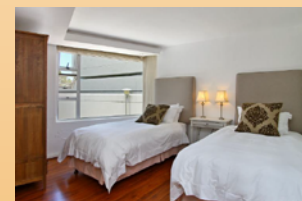

The house is alarmed and has a secure double garage which accesses the house on the top level. There are two rooms on this level, again both with ocean views and magnificent furnishings. The Villa is within short driving distance to the beautiful Camps Bay Beaches, shops, boutiques and restaurants, and just a mere 10 min. drive from Cape Town city centre and the V&A Waterfront.

FEATURES

Bedroom

Main House

- Bedroom 1 – King, lower level, opens up onto front garden
- Bedroom 2 – King, second level, sea & garden facing balcony
- Bedroom 3 – Double, second level, garden facing balcony
- Bedroom 4 – King, second level, sea facing balcony

Cottage

- Bedroom 1 – King, lower level
- Bedroom 2 – Twin, lower level

Bathroom

Main House

- Bedroom En Suite – Bath, single basin, Shower
- Bedroom En Suite – Bath, double basin, Shower
- Bedroom Dedicated – Single Basin, Shower
- Bedroom En Suite – Bath, Single Basin

Cottage

- Bedroom En Suite – Bath (spa), Single Basin, Shower (wet room), bidet
- Bedroom En Suite – Single Basin, Shower (wet room)

Kitchen

Main House

- Top level of the house, open plan layout, with scullery
- Glass Stove Top (4 plate)
- Siemens Microwave/Grill combo
- Siemens Convection oven
- Dishwasher