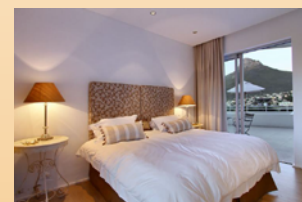

The house is alarmed and has a secure double garage which accesses the house on the top level. There are two rooms on this level, again both with ocean views and magnificent furnishings. The Villa is within short driving distance to the beautiful Camps Bay Beaches, shops, boutiques and restaurants, and just a mere 10 min. drive from Cape Town city centre and the V&A Waterfront.

FEATURES

Bedroom

Main House

- Bedroom 1 – King, lower level, opens up onto front garden
- Bedroom 2 – King, second level, sea & garden facing balcony
- Bedroom 3 – Double, second level, garden facing balcony
- Bedroom 4 – King, second level, sea facing balcony

Cottage

- Bedroom 1 – King, lower level
- Bedroom 2 – Twin, lower level

Bathroom

Main House

- Bedroom En Suite – Bath, single basin, Shower
- Bedroom En Suite – Bath, double basin, Shower
- Bedroom Dedicated – Single Basin, Shower
- Bedroom En Suite – Bath, Single Basin

Cottage

- Bedroom En Suite – Bath (spa), Single Basin, Shower (wet room), bidet
- Bedroom En Suite – Single Basin, Shower (wet room)

Kitchen

Main House

- Top level of the house, open plan layout, with scullery
- Glass Stove Top (4 plate)
- Siemens Microwave/Grill combo
- Siemens Convection oven
- Dishwasher